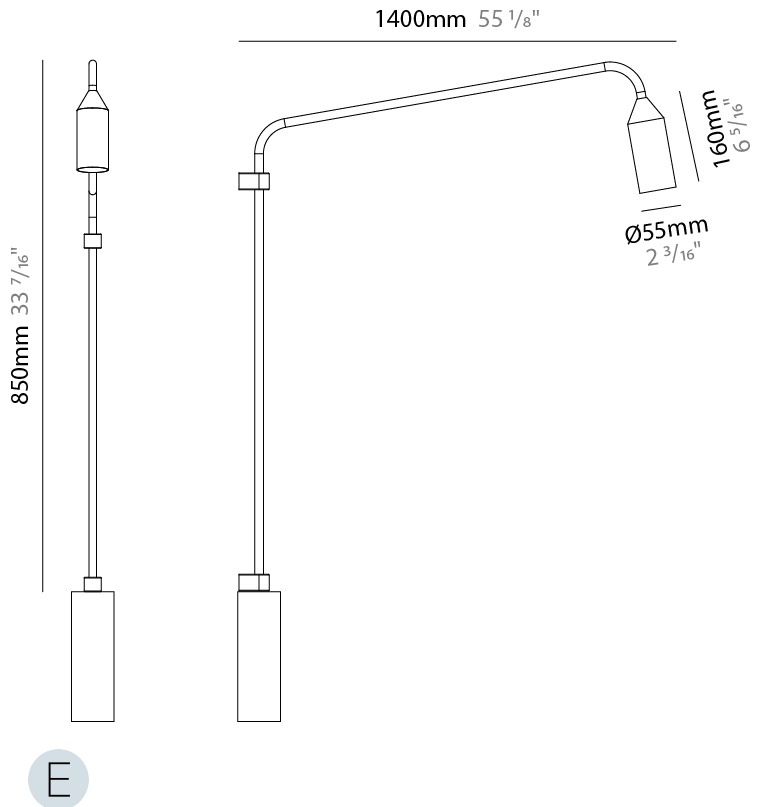

1. To build a product code in our configurator select the specify button on the base model # product page
2. To build a manual product code on this datasheet choose from the options listed below in blue font and add the suffix to the base model #

GENERAL

Series: Flamingo
Brand: Platek
Division: Exterior
Mounting Type: Surface
Mounting Location: Wall
Subcategory: Downlight

PHYSICAL

Shape: Abstract
Diameter (mm): 55
Diameter (in): 2 3/16
Height (mm): 850
Height (in): 33 7/16
Extension (mm): 1400
Extension (in): 55 1/8
Light Distribution: Direct
Weight (kg): 5
Weight (lbs): 11
Installation Requirement: Waterproof J-Box is included
Screws: No visible screws
Diffuser: Frosted Methacrylate - 2mm
Fixture Finish: [BLK](#) / [WHI](#) / [COR](#)
Fixture Material: Aluminum
Upon Request: Finishes - Anthracite, Bronze

ELECTRICAL

Lamp Type: LED
Input Wattage (W): 9
Total Output Wattage (W): 7.5
Dimming: Non-Dimmable / 0-10V Dimming
Driver Included: No
Driver Location: Remote
Driver Type: Constant Voltage - Universal
Driver Class: Class 2
Housing: ENCP5
Input Voltage (V): 120 - 277
Constant Voltage (V): 24

LED

Number of LEDs: 1
Color Temperature (°K): 3000
Max. Delivered Lumen (lm): 385
Nominal Lumen (lm): 705
CRI: >80 CRI
Lamp Life (hrs): 60000

OPTICAL

Optic°: 76
Beam Angle: Diffused

RATINGS AND CERTIFICATIONS

Certified By: Certified for North American Standards
IP rating: IP65
IK Rating: IK06
Bug Rating: B0 U0 G0